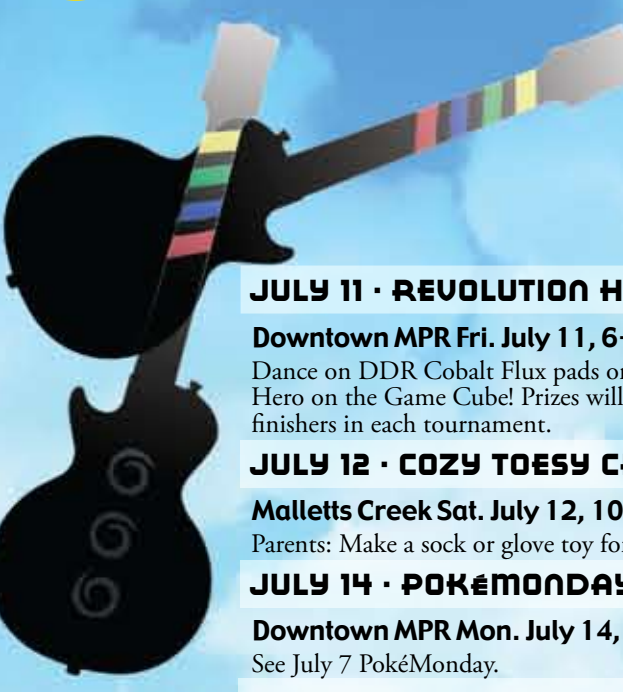

PROGRAMS & SPECIAL EVENTS *continued*

JULY 11 • REVOLUTION HERO

Downtown MPR Fri. July 11, 6-8:30 PM
Dance on DDR Cobalt Flux pads or play your heart out on Guitar Hero on the Game Cube! Prizes will be awarded to the top three finishers in each tournament.

JULY 12 • COZY TOESY CRAFT

Malletts Creek Sat. July 12, 10-11 AM
Parents: Make a sock or glove toy for your baby! Babies are welcome.

JULY 14 • POKÉMONDAY

Downtown MPR Mon. July 14, 1-5 PM
See July 7 PokéMonday.

JULY 19 • MAKE YOUR OWN MONSTER TRUCK

Pittsfield Sat. July 19, 2-3:30 PM
Re-use common materials such as pop cans and cereal boxes to make your own monster truck.

JULY 20 • CHESSTASTIC

Pittsfield Sun. July 20, 1-4 PM
Play one of the world's most popular games with players of all ages. Chess sets will be provided.

JULY 21 • BASKET WEAVING 101

Malletts Creek Mon. July 21, 10-11:30 AM
Weave a basket from two flexible sticks and twine and fill it with your treasures.

JULY 21 • POKÉMONDAY

Pittsfield Mon. July 21, 1-5 PM
See July 7 PokéMonday.

JULY 23 • EGGCELLENT ENGINEERING

Pittsfield Wed. July 23, 2-3 PM
Engineer a device from recycled materials to keep your egg safe from a big drop. Hope it doesn't break!

JULY 24 • LIBRARY LEGO LEAGUE

Downtown MPR Thurs. July 24, 10 AM-4 PM
Design robots using programmable Legos and compete in exciting challenges. Register for a session at any information desk beginning June 13 or call 327-8301.

JULY 25 • ABRAKADOODLE ART

Downtown MPR Fri. July 25, 7-8 PM
Come to an Abakadoodle Art Education Program and use Model Magic, sculpting tools and markers to create your own Pueblo Storyteller doll.